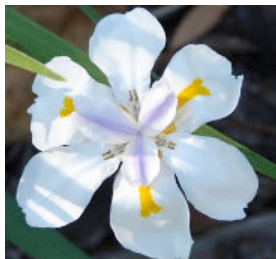

COTTAGE GARDEN

EMPIRE SERVICES GROUP OF SOUTH FLORIDA

AFRICAN IRIS

ALLAMANDA DWARF

BLACKBERRY IRIS

BLUEBERRY FLAX

BLUE DAZE

BUTTERCUP

CATS WHISKERS

GRAPE MYRTLE TUSCARORA

DRIFT ROSE RED

FIREBUSH DWARF

FOUNTAIN GRASS WHITE

FOXTAIL FERN

HIBISCUS NAIROBI

HIBISCUS PINK