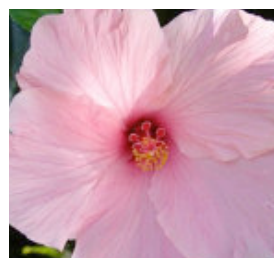

COTTAGE GARDEN

EMPIRE SERVICES GROUP OF SOUTH FLORIDA

AFRICAN IRIS

ALLAMANDA DWARF

BLACKBERRY IRIS

BLUEBERRY FLAX

BLUE DAZE

BUTTERCUP

CATS WHISKERS

GRAPE MYRTLE TUSCARORA

DRIFT ROSE RED

FIREBUSH DWARF

FOUNTAIN GRASS WHITE

FOXTAIL FERN

HIBISCUS NAIROBI

HIBISCUS PINK

HIBISCUS WEEPING

IXORA SUPER KING

KNOCK OUT ROSE RED

LIGUSTRUM SINENSIS

LOROPETALUM PLUM

MIMOSA

MUHLY GRASS

OLEANDER DWARF