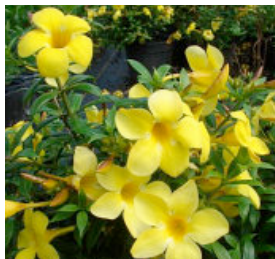

COTTAGE GARDEN

EMPIRE SERVICES GROUP OF SOUTH FLORIDA

AFRICAN IRIS

ALLAMANDA DWARF

BLACKBERRY IRIS

BLUEBERRY FLAX

BLUE DAZE

BUTTERCUP

CATS WHISKERS

GRAPE MYRTLE TUSCARORA

DRIFT ROSE RED

FIREBUSH DWARF

FOUNTAIN GRASS WHITE

FOXTAIL FERN

HIBISCUS NAIROBI

HIBISCUS PINK